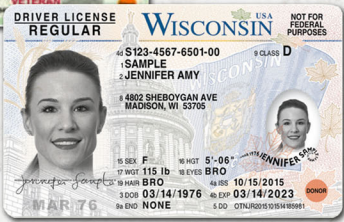

BRING IT TO THE BALLOT

Acceptable Photo IDs

WI DRIVER LICENSE

US UNIFORMED SERVICES

US PASSPORT BOOK OR CARD

WI DRIVER, STATE ID, OR IDPP RECEIPT

CERTIFICATE OF NATURALIZATION

WI STATE ID

VETERAN AFFAIRS ID CARD

UNIVERSITY / COLLEGE TECH COLLEGE

+ ENROLLMENT VERIFICATION

TRIBAL ID

*Some ID variations are not shown.